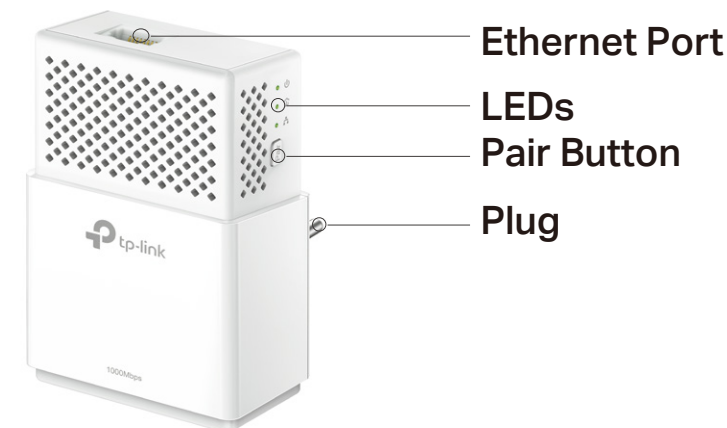

Range

- 300-meter Range – Up to 300-meter range over the household power circuit.

Energy Saving

- Power Saving – Power Saving Mode helps reducing power consumption by up to 85%

Ease of Use

- Plug, pair and play – Plug, pair and play, no configuration required
- No new wires – No new wires, use existing electrical wiring to expand your home network
- TP-Link tpPLC – Allows you to easily manage your network using the intuitive tpPLC App or the tpPLC Utility

Security

- Pair Button – 128-bit AES encryption easily at a push of "Pair" Button

Specifications

Hardware

- Plug Type: EU
- Standards and Protocols: HomePlug AV2, HomePlug AV, IEEE 1901, IEEE 802.3, IEEE 802.3u, IEEE 802.3ab
- Power Consumption: Maximum: 2.93W
Typical: 2.6W
Standby: 0.5W
- Range: 300 Meters over electrical circuit
- Interface: 1 * Gigabit Ethernet Port
- Button: Pair Button
- LED Indicator: Power, Powerline, Ethernet
- Dimensions (W x D x H): 2.4×1.4×3.8 in. (60 x 36x 98 mm)