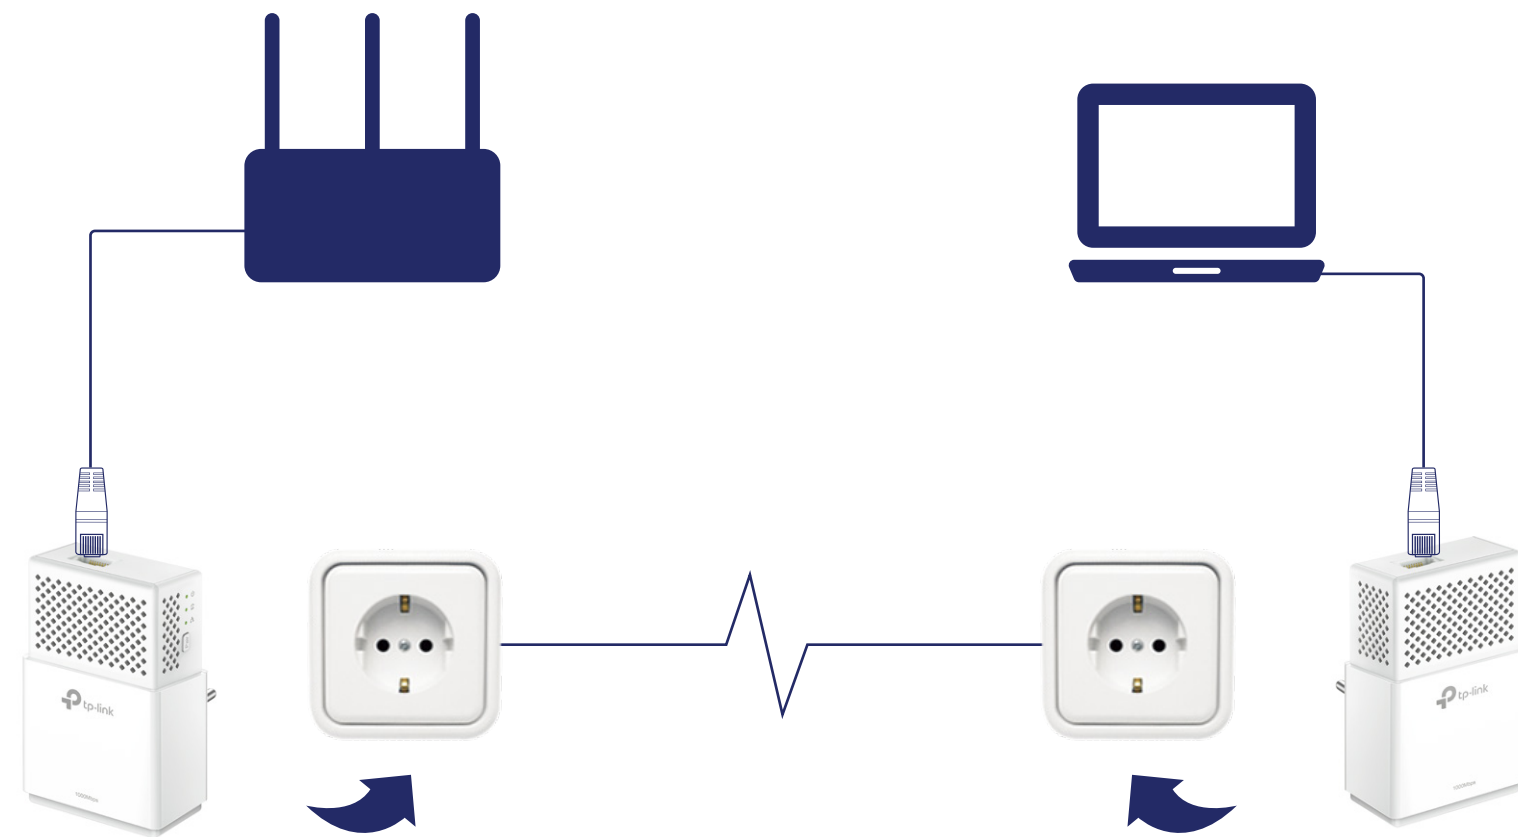

AV1000 Gigabit Powerline Starter Kit

Smooth HD Streaming
in Every Room

TL-PA7010 KIT

HomePlug AV2
1000Mbps

Gigabit
Ethernet

Plug, Pair
and Play

Highlights

HomePlug AV2 Standard Compliant

The HomePlug AV2 standard creates high-speed data transfer rates of up to 1000Mbps to support all your online activities.

Gigabit Ethernet for Fast Connections

One Gigabit Ethernet port provides reliable high-speed wired connections for game consoles, smart TVs, STB and more.

Highlights

Plug, Pair and Play!

Powerline adapters and extenders must be deployed in a set of two or more.

Internet from Any Outlet

Features

Speed

- Ultra-fast Powerline Speed – HomePlug AV2 standard compliant, high-speed data transfer rate of up to 1000Mbps, ideal for Ultra HD streaming and online gaming

Security

- Pair Button – 128-bit AES encryption easily at a push of "Pair" Button

Specifications

Hardware

- Plug Type: EU
- Standards and Protocols: HomePlug AV2, HomePlug AV, IEEE 1901, IEEE 802.3, IEEE 802.3u, IEEE 802.3ab
- Power Consumption: Maximum: 2.93W
Typical: 2.6W
Standby: 0.5W
- Range: 300 Meters over electrical circuit
- Interface: 1 * Gigabit Ethernet Port
- Button: Pair Button
- LED Indicator: Power, Powerline, Ethernet
- Dimensions (W x D x H): 2.4×1.4×3.8 in. (60 x 36x 98 mm)