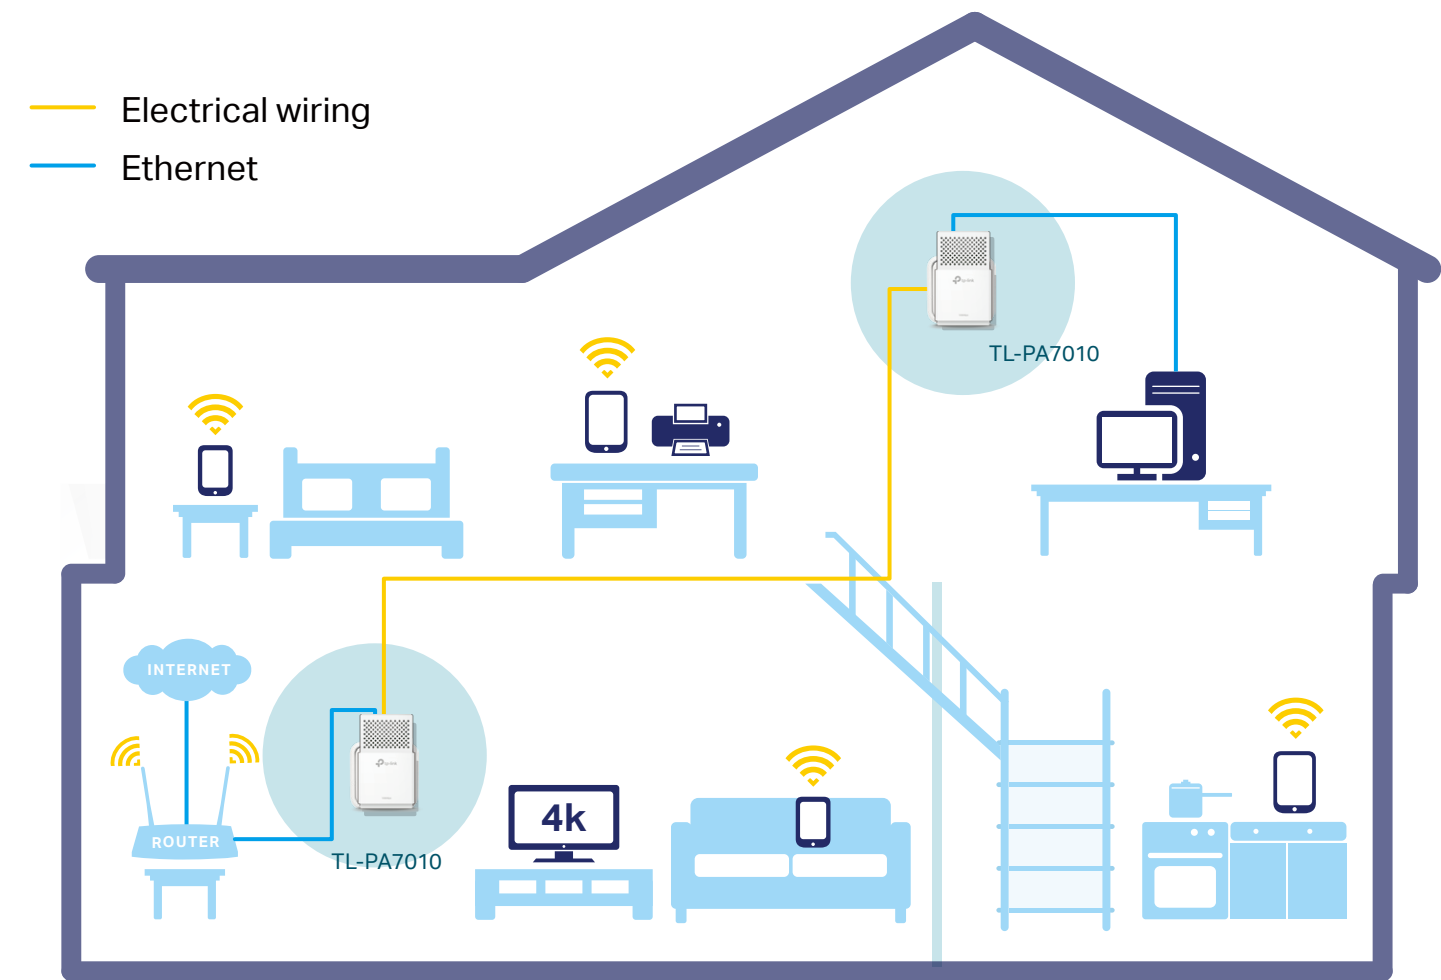

AV1000 Gigabit Powerline Starter Kit

Smooth HD Streaming
in Every Room

TL-PA7010 KIT

HomePlug AV2
1000Mbps

Gigabit
Ethernet

Plug, Pair
and Play

Highlights

HomePlug AV2 Standard Compliant

The HomePlug AV2 standard creates high-speed data transfer rates of up to 1000Mbps to support all your online activities.

Gigabit Ethernet for Fast Connections

One Gigabit Ethernet port provides reliable high-speed wired connections for game consoles, smart TVs, STB and more.

Highlights

Plug, Pair and Play!

Powerline adapters and extenders must be deployed in a set of two or more.

Internet from Any Outlet

Features

Speed

- Ultra-fast Powerline Speed – HomePlug AV2 standard compliant, high-speed data transfer rate of up to 1000Mbps, ideal for Ultra HD streaming and online gaming

Range

- 300-meter Range – Up to 300-meter range over the household power circuit.

Energy Saving

- Power Saving – Power Saving Mode helps reducing power consumption by up to 85%

Ease of Use

- Plug, pair and play – Plug, pair and play, no configuration required
- No new wires – No new wires, use existing electrical wiring to expand your home network
- TP-Link tpPLC – Allows you to easily manage your network using the intuitive tpPLC App or the tpPLC Utility