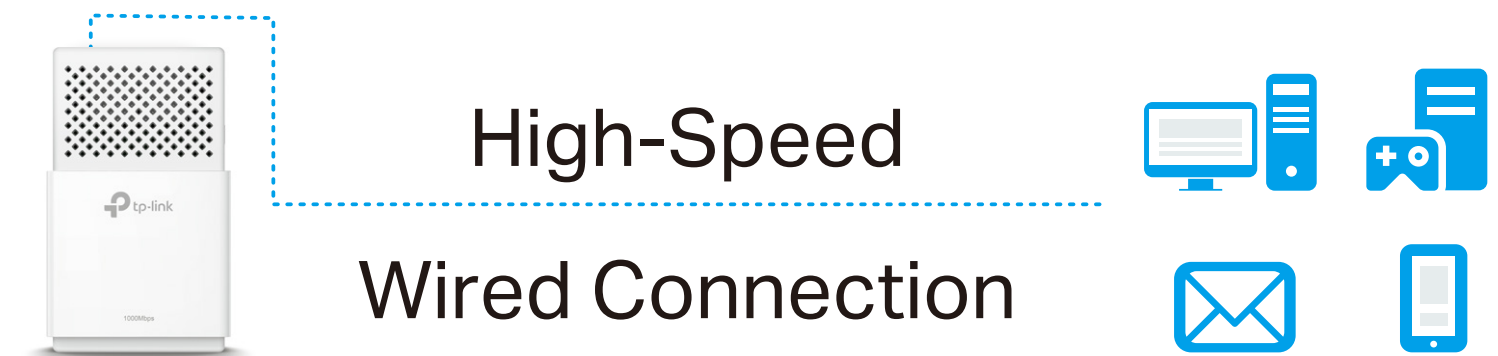

AV1000 Gigabit Powerline Starter Kit

Smooth HD Streaming
in Every Room

TL-PA7010 KIT

HomePlug AV2
1000Mbps

Gigabit
Ethernet

Plug, Pair
and Play

Highlights

HomePlug AV2 Standard Compliant

The HomePlug AV2 standard creates high-speed data transfer rates of up to 1000Mbps to support all your online activities.

Gigabit Ethernet for Fast Connections

One Gigabit Ethernet port provides reliable high-speed wired connections for game consoles, smart TVs, STB and more.

Highlights

Plug, Pair and Play!

Powerline adapters and extenders must be deployed in a set of two or more.

Internet from Any Outlet

Features

Speed

- Ultra-fast Powerline Speed – HomePlug AV2 standard compliant, high-speed data transfer rate of up to 1000Mbps, ideal for Ultra HD streaming and online gaming